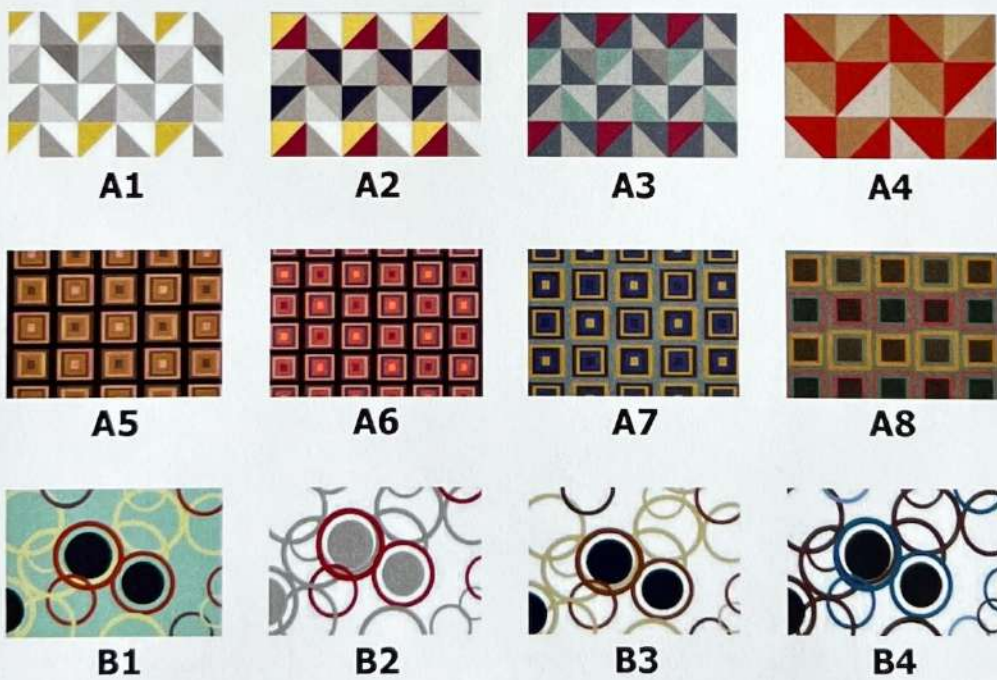

PLAIN COLOUR + SCARF

SATIN - VERTICAL STITCH

HEAVY SATIN - TOP SHEET (10 Oz)

HALF PLAIN + HALF DESIGN

LIGHT WEIGHT SATIN - TOP SHEET (6 Oz)

HALF PLAIN + HALF DESIGN

HEAVY SATIN - TOP SHEET (10 Oz)

WAFFLE FABRIC (12 Oz)

FULL DESIGN

HEAVY SATIN - TOP SHEET (10 Oz)

COLOURS

COLOURS

DESIGNS

DESIGNS

C1

C2

C3

C4

D1

D2

D3

D4

D5

D6