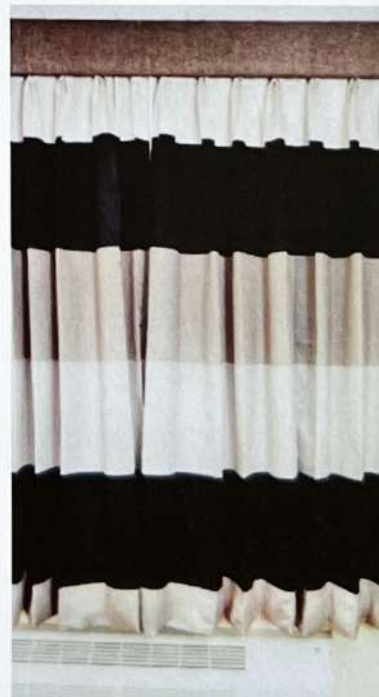

FULL DESIGN DRAPERY