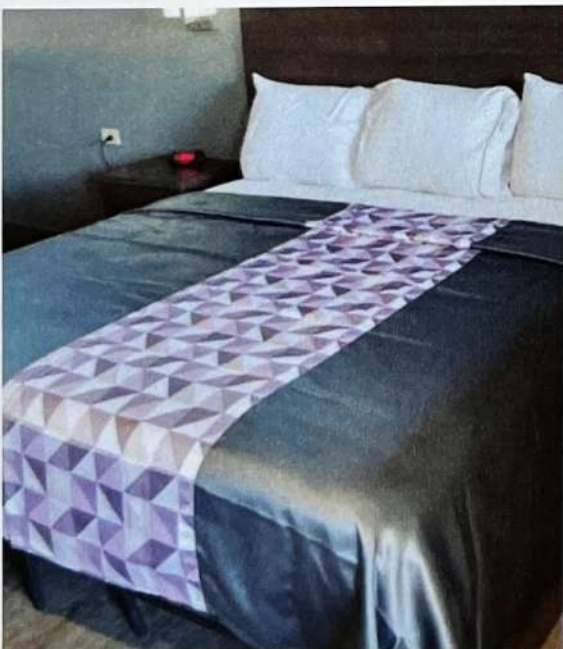

PLAIN COLOUR + SCARF

SATIN - VERTICAL STITCH